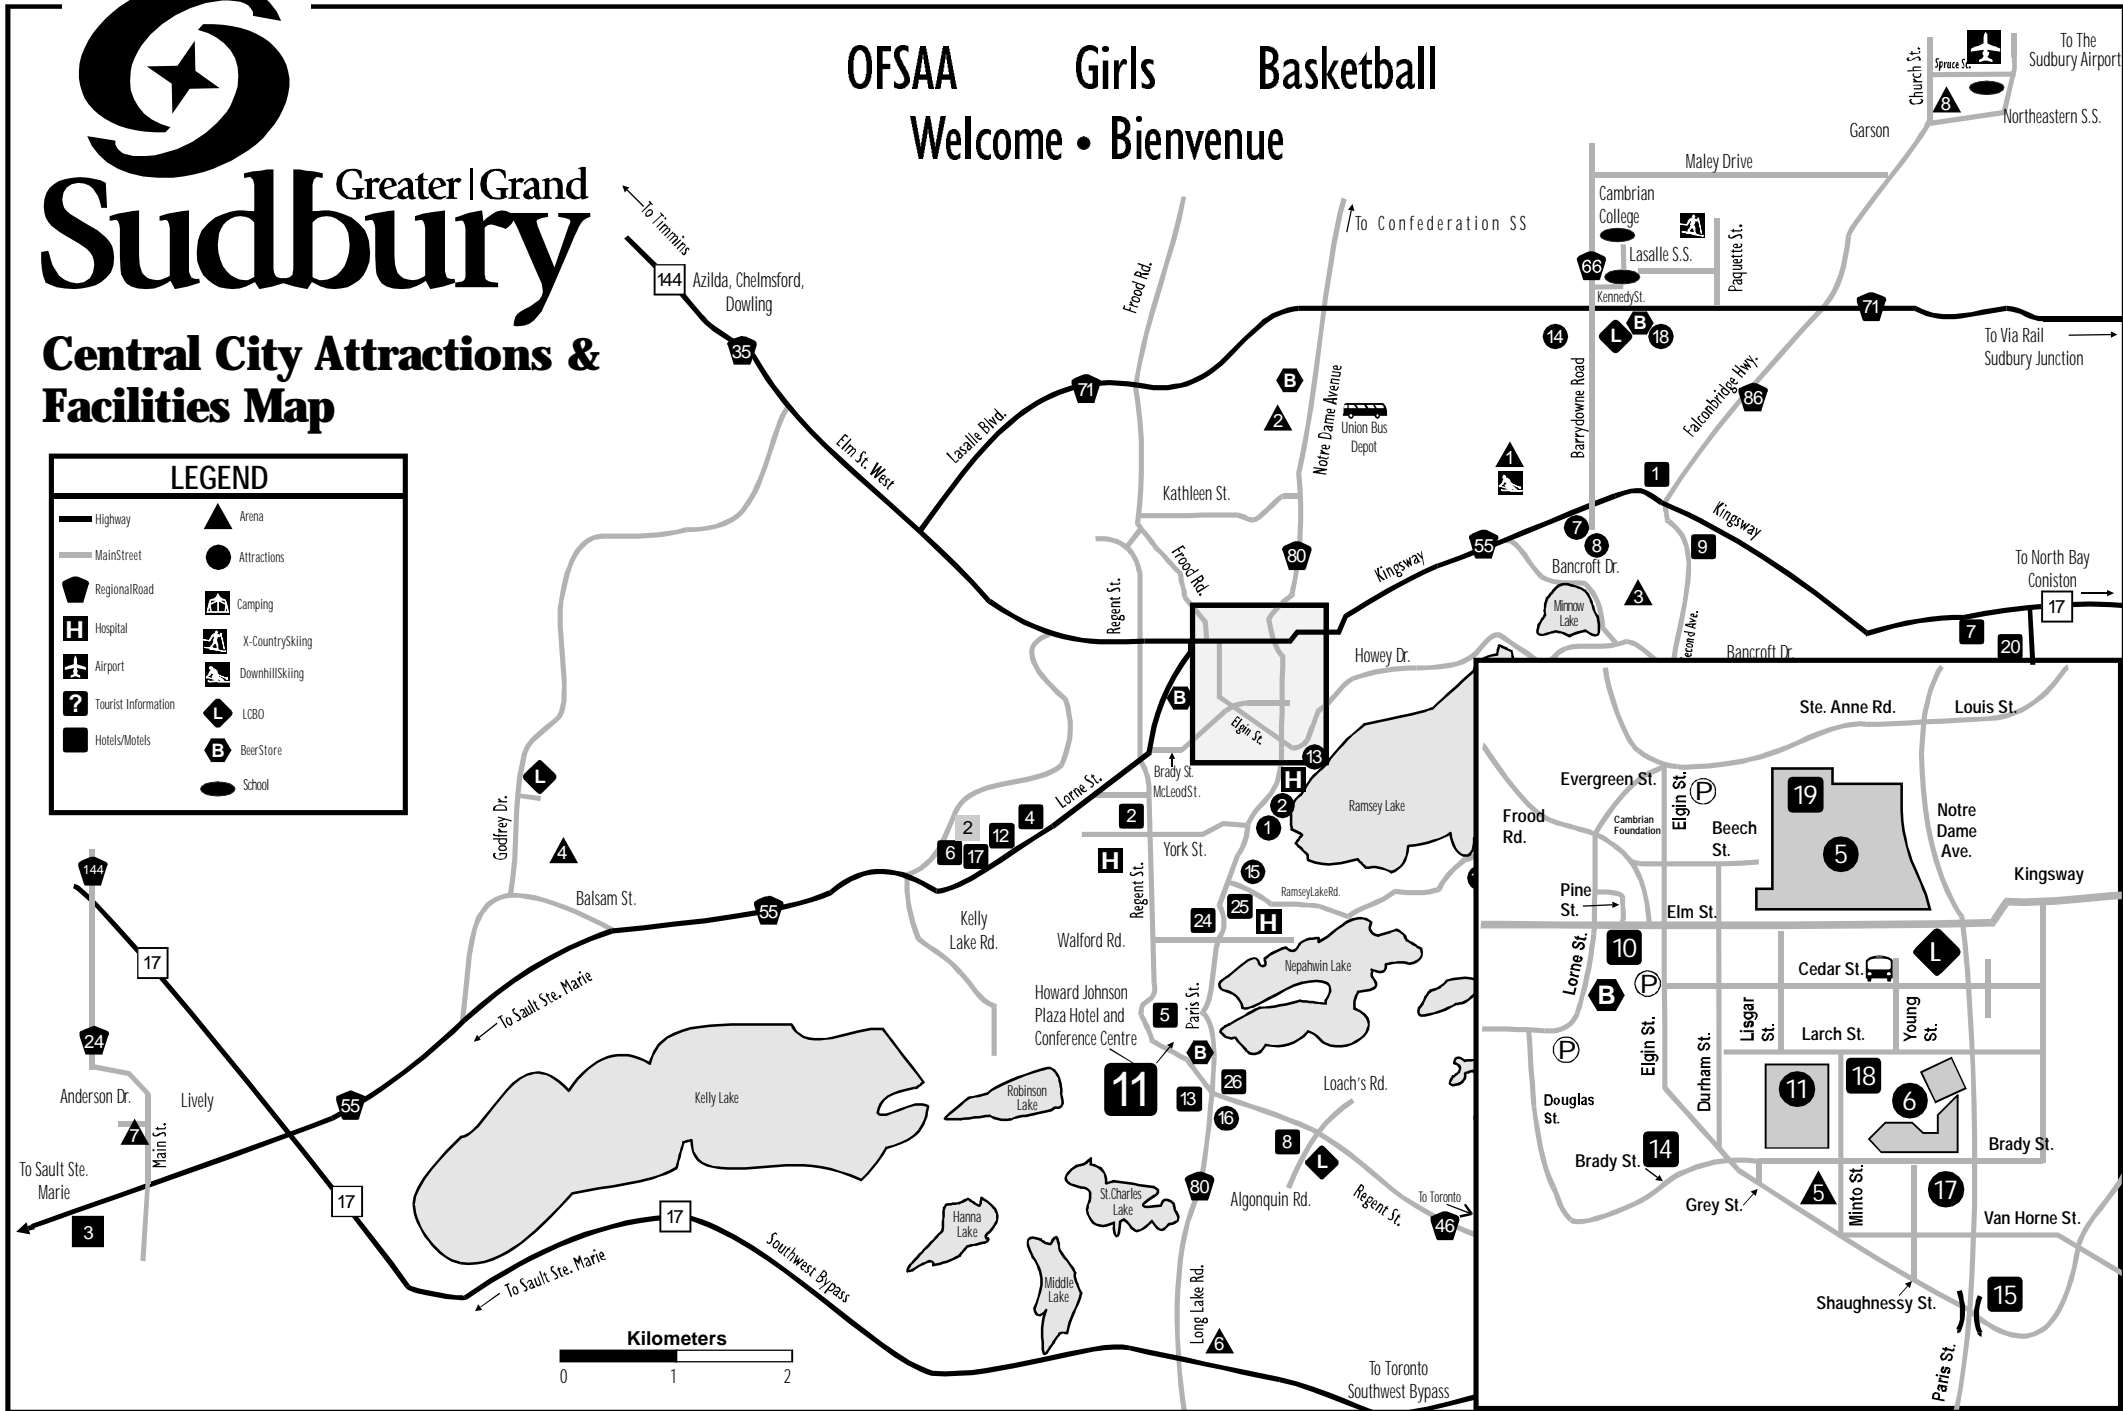

Greater Grand Sudbury

Central City Attractions & Facilities Map

OFSAA Girls Basketball
Welcome • Bienvenue

LEGEND

Attractions and Facilities Map

- Accommodations/Hébergement
- 1 Ambassador Hotel
- 2 Belmont Inn
- 3 Village Inn
- 4 Canadiana Hotel
- 5 Cardinal Motor Inn
- 6 Cassio's Motor Hotel
- 7 Chateau Guay Motel
- 8 Comfort Inn Regent St.
- 9 Comfort Inn 2nd Ave N.
- 10 Days Inn
- 11 Howard Johnson Plaza Hotel
- 12 Four Sisters Motel
- 13 House of Kin
- 14 Holiday Inn
- 15 Quality Inn
- 17 Imperial Fireside Inn
- 18 Best Western - Downtown Sudbury
- 19 Ramada Inn
- 20 Rest Haven Motel
- 21 Richard Lake Motel
- 24 Travelodge Hotel
- 25 Travelway Inn
- 26 Super 8 Motel

- Attractions
- 1 Alex Baumann Waterfront Park
- 2 Parc Bell Park
- 5 City Centre Shopping Centre
- 6 Tom Davies Square (City Hall)
- 7 Costco, Chapters & Home Depot
- 8 Silver City Cinema
- 10 Laurentian University
Université Laurentienne
- 11 Parc Memorial Park
- 12 Plage Moonlight Beach
- 13 Art Gallery of Sudbury
- 14 New Sudbury Shopping Centre
- 15 Science North and IMAX Theatre/
Science Nord et cinéma IMAX
- 16 Southridge Mall
- 17 Sudbury Theatre Centre
- 18 Supermall

- ▲ Arenas / Arènes

- 1 Barrydowne
- 2 Cambrian
- 3 Carmichael
- 4 McClelland
- 5 Sudbury
- 6 Countryside
- 7 T.M. Davies (Lively)
- 8 Garson - 100 Church St.