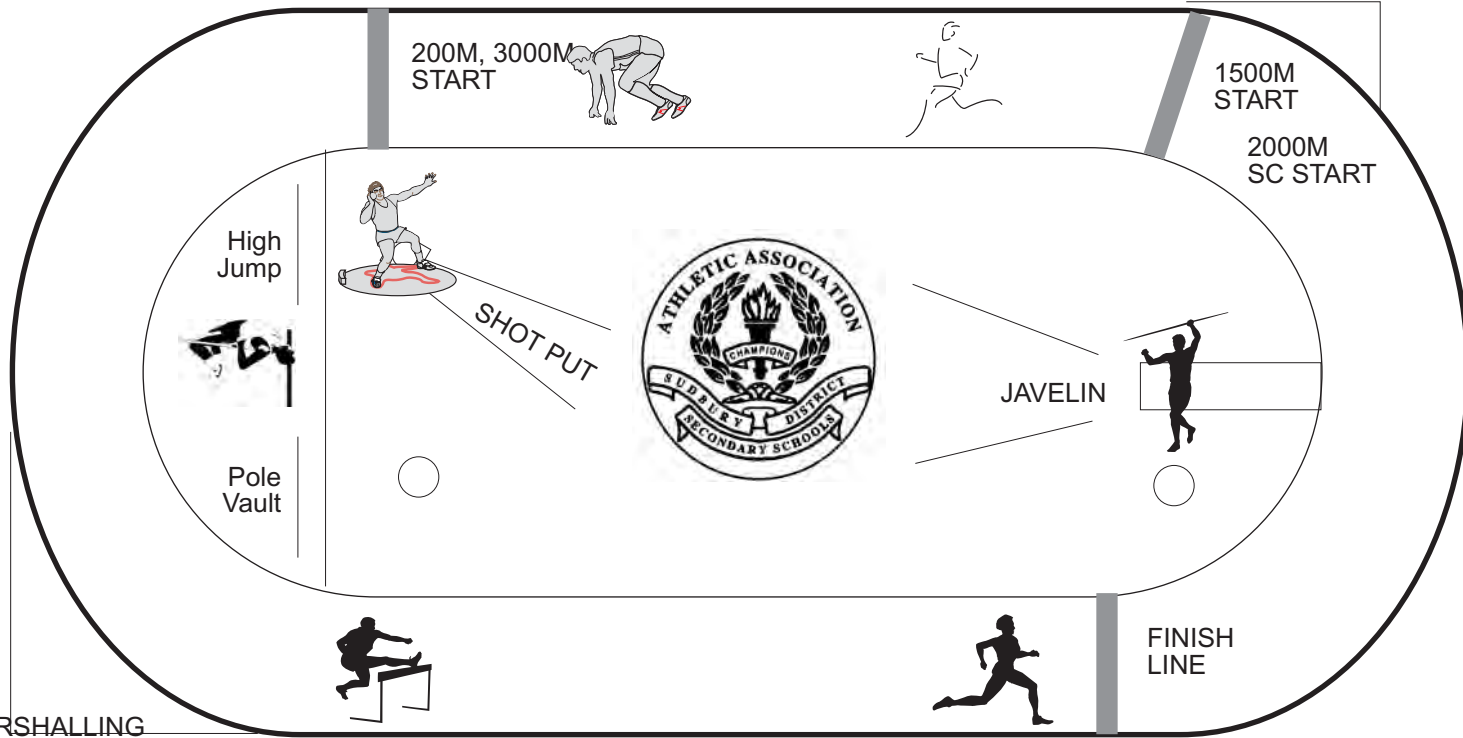

# LAURENTIAN COMMUNITY TRACK COMPLEX

## SDSSAA Track Site Map

DISCUS

RUNWAY #4 - TRIPLE JUMP

RUNWAY #3 - TRIPLE JUMP

RUNWAY #1 - LONG JUMP

RUNWAY #2 - LONG JUMP

SOCCER FIELDS

BEN AVERY BUILDING

N

MARSHALLING AREA

1ST AID

BOYS WASHROOM

EQUIP STORAGE

ENTRIES/ RESULTS

POSTING AREA

SPECTATOR SEATING